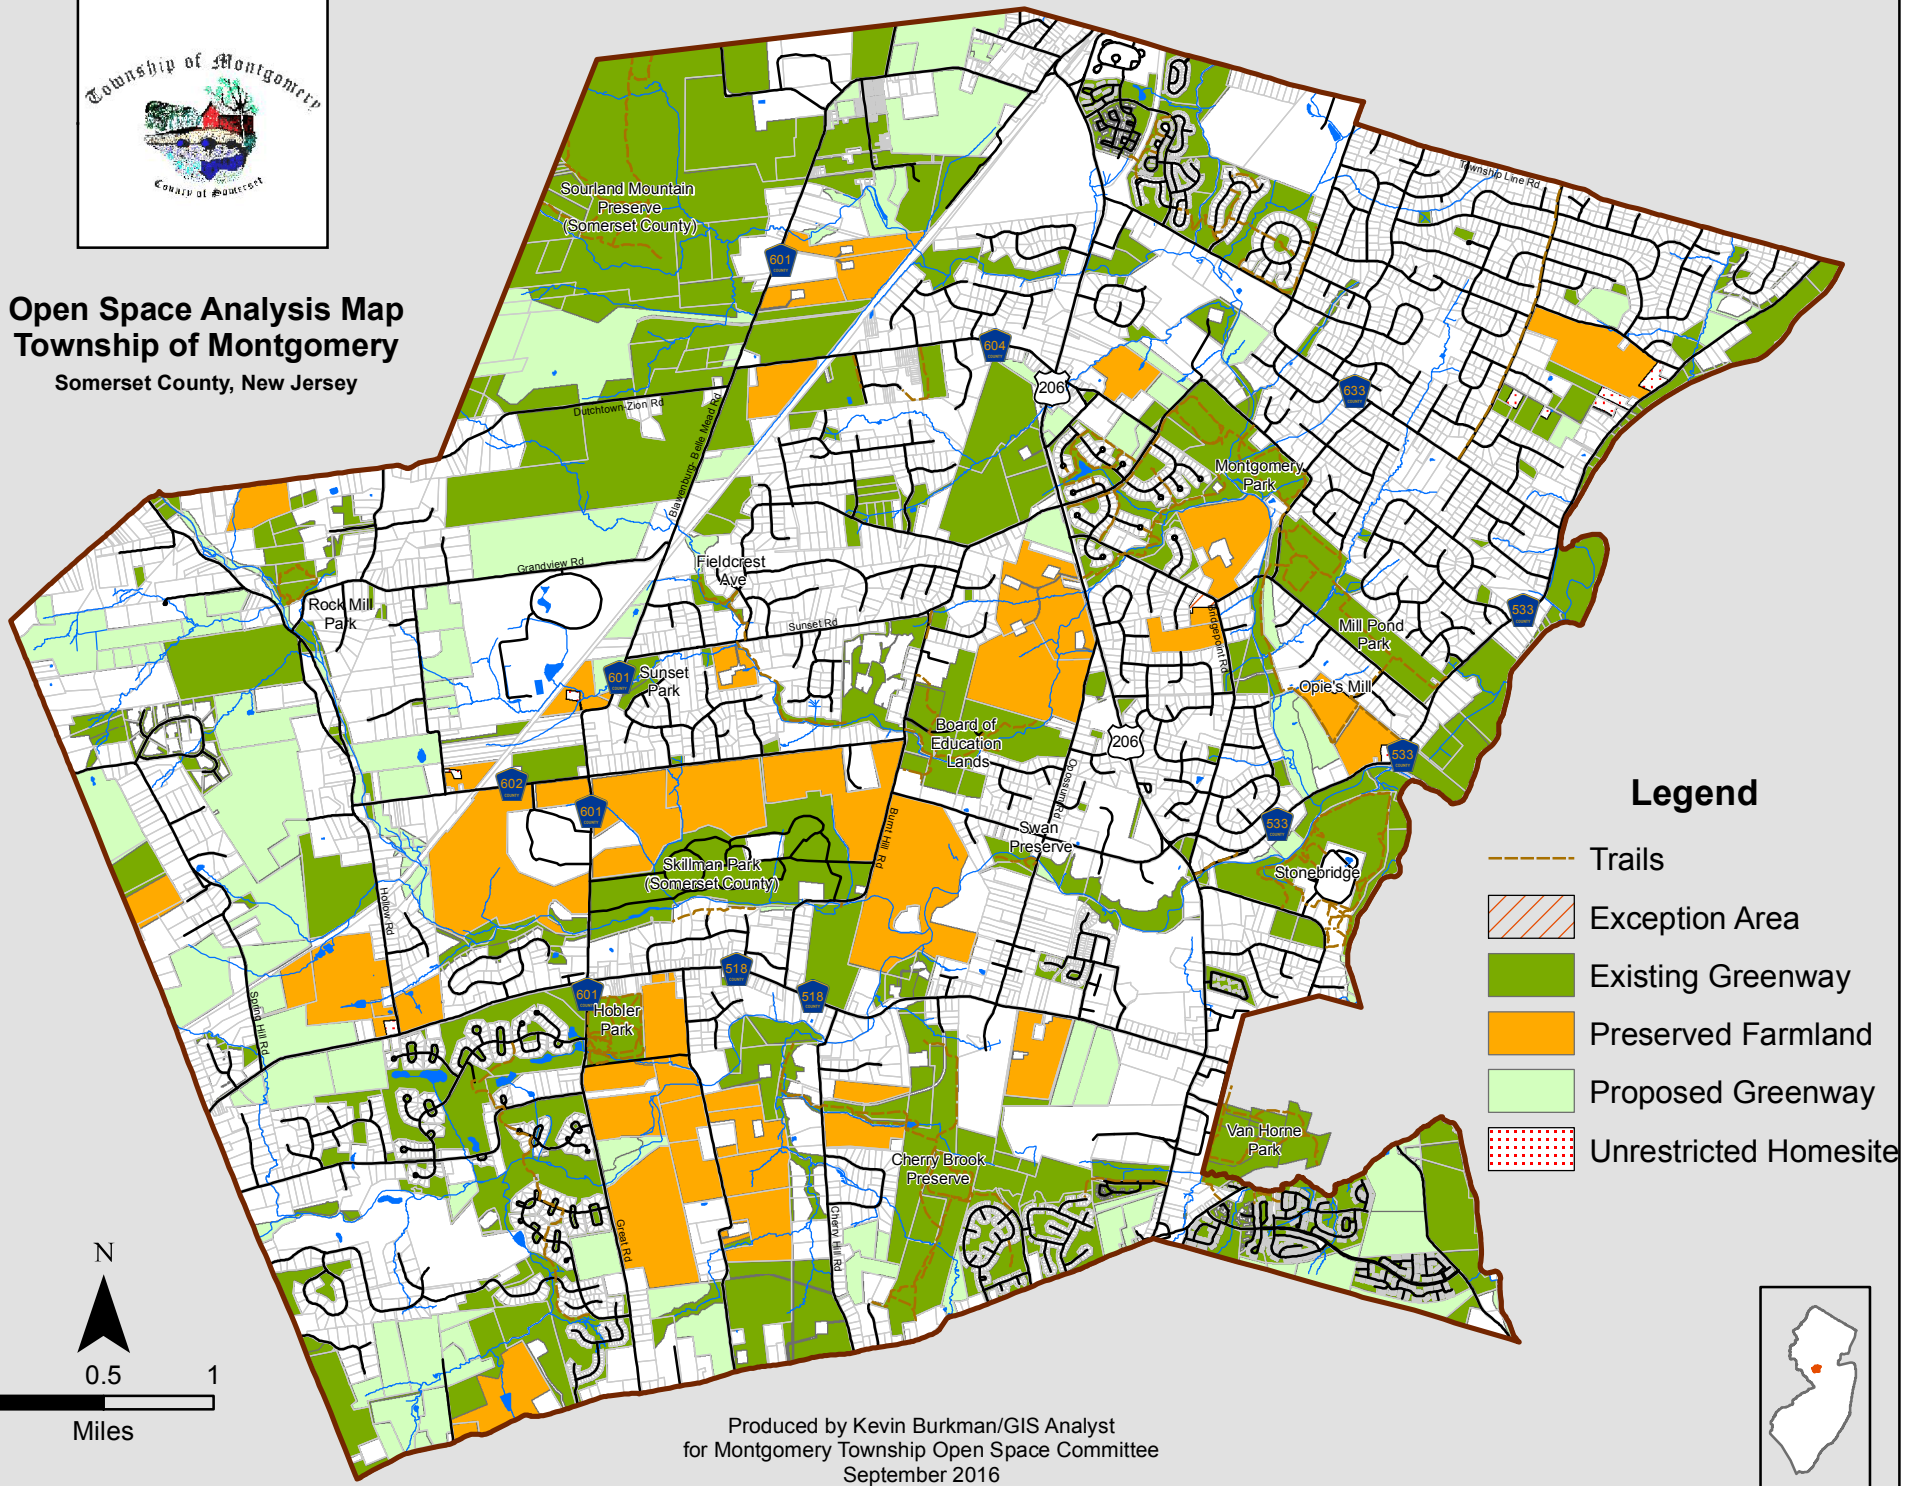

# Open Space Analysis Map Township of Montgomery Somerset County, New Jersey

## Legend

- Trails
- Exception Area
- Existing Greenway
- Preserved Farmland
- Proposed Greenway
- Unrestricted Homesite

Produced by Kevin Burkman/GIS Analyst  
for Montgomery Township Open Space Committee  
September 2016