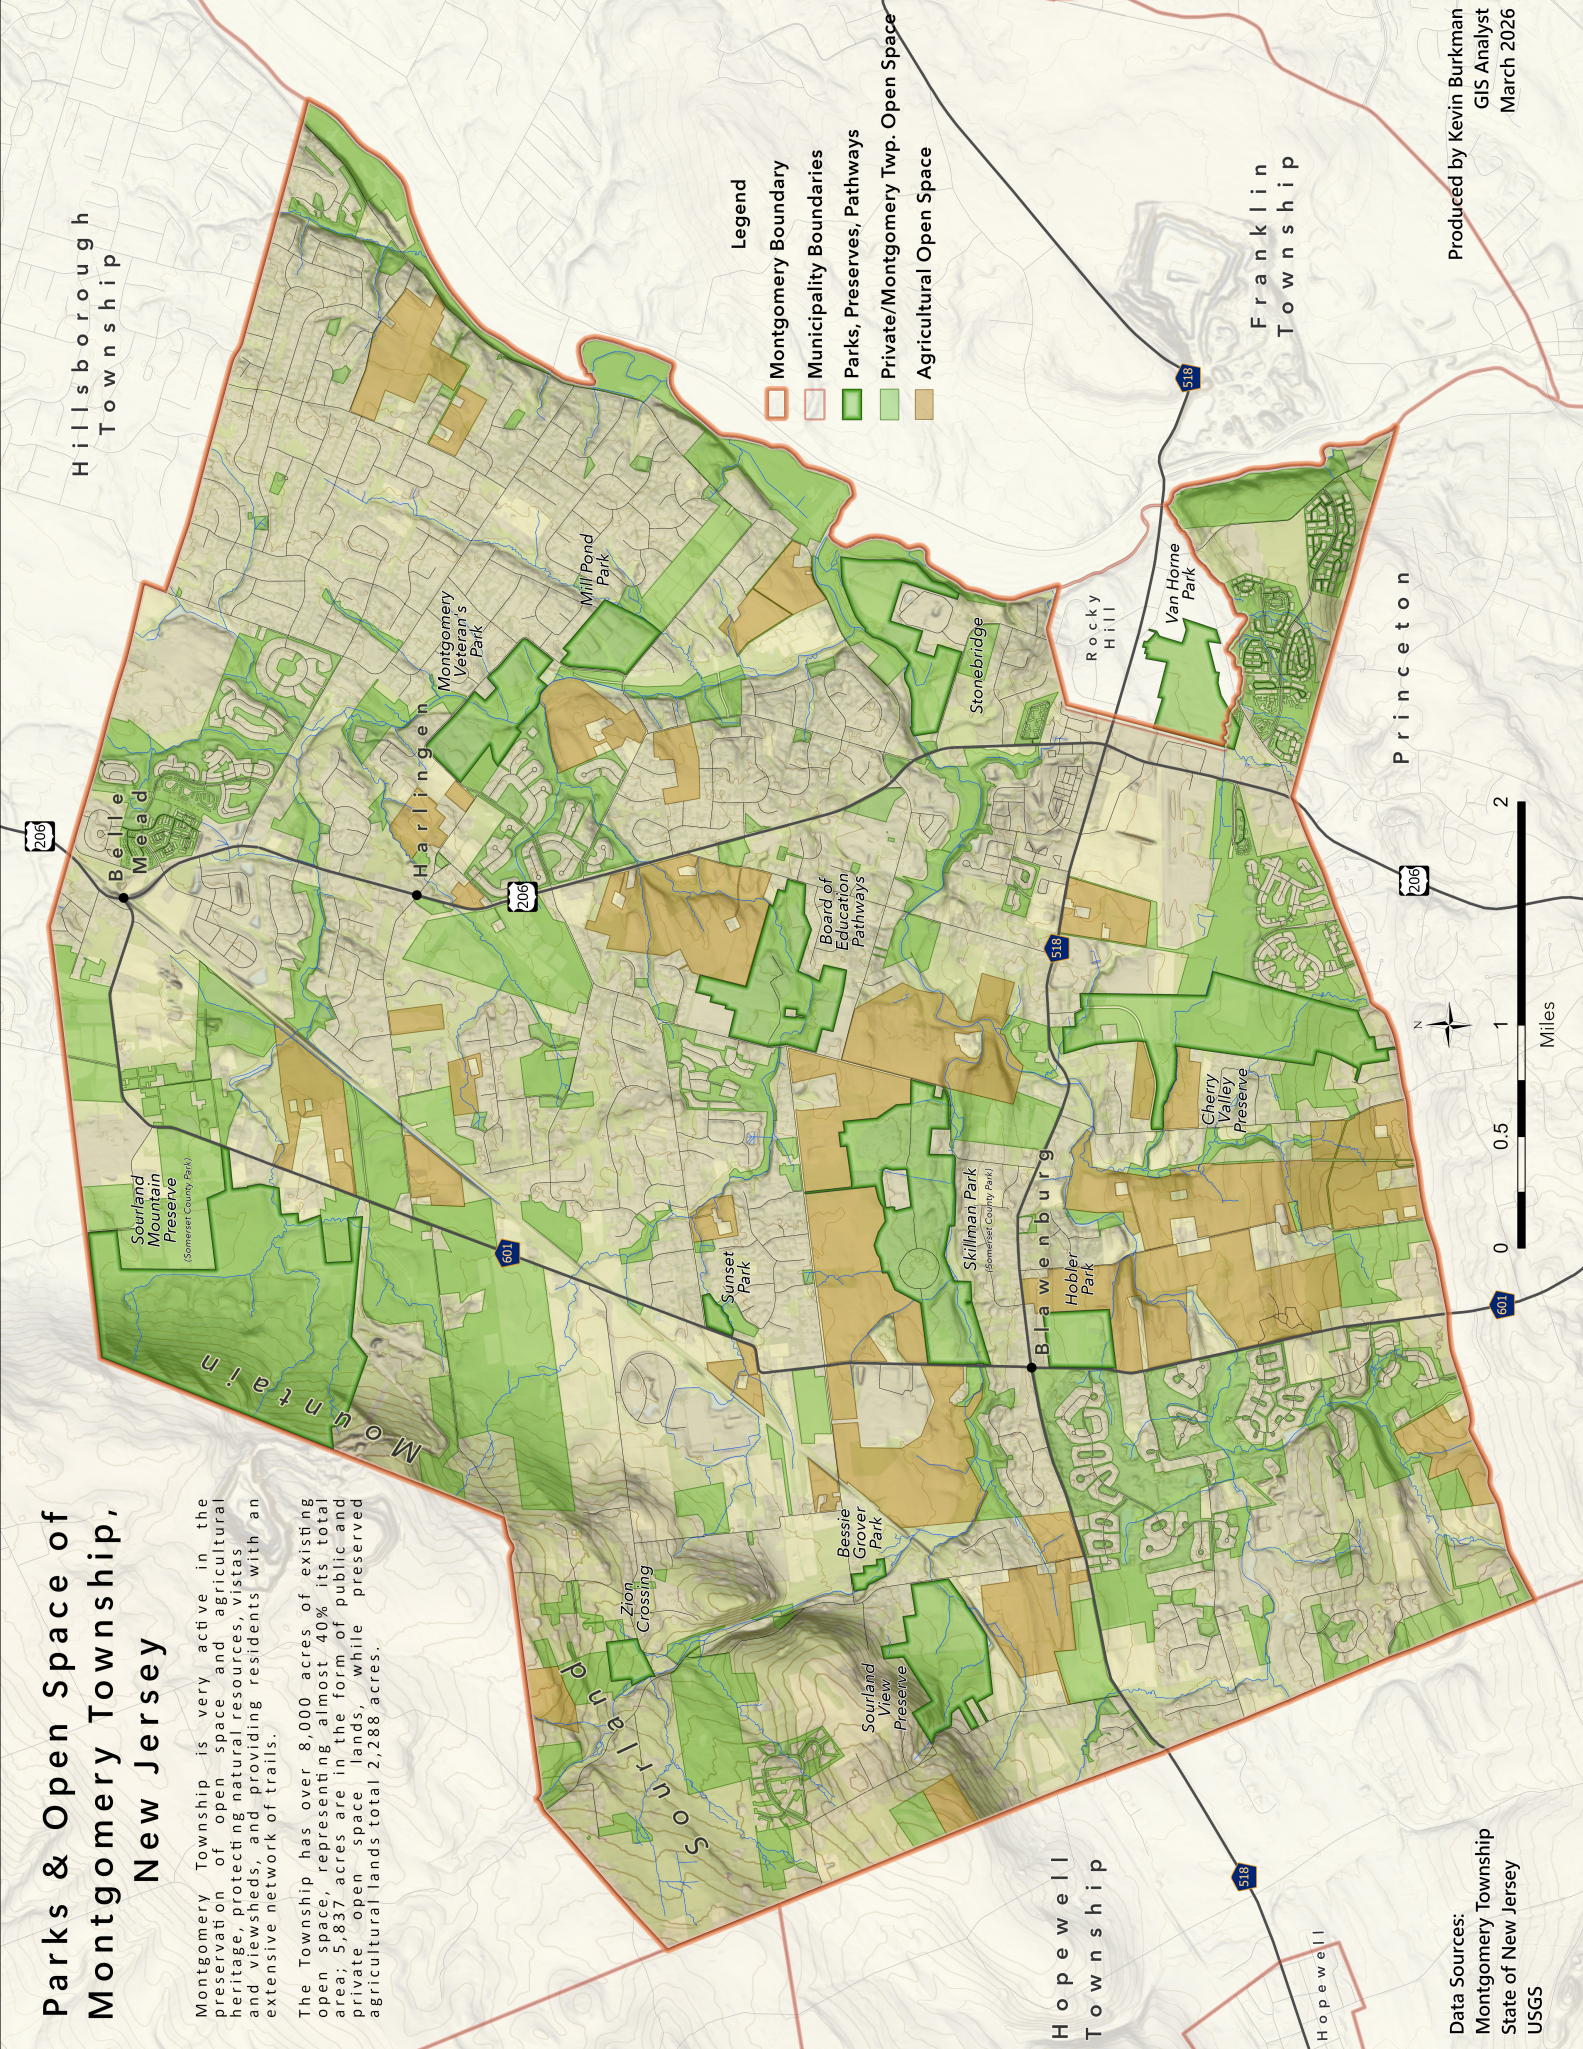

Parks & Open Space of Montgomery Township, New Jersey

Montgomery Township is very active in the preservation of open space and agricultural heritage, protecting natural resources, vistas and viewsheds, and providing residents with an extensive network of trails.

The Township has over 8,000 acres of existing open space, representing almost 40% its total area; 5,837 acres are in the form of public and private open space lands, while preserved agricultural lands total 2,288 acres.

Legend

- Montgomery Boundary
- Municipality Boundaries
- Parks, Preserves, Pathways
- Private/Montgomery Twp. Open Space
- Agricultural Open Space

Data Sources:
Montgomery Township
State of New Jersey
USGS

Produced by Kevin Burkman
GIS Analyst
March 2026