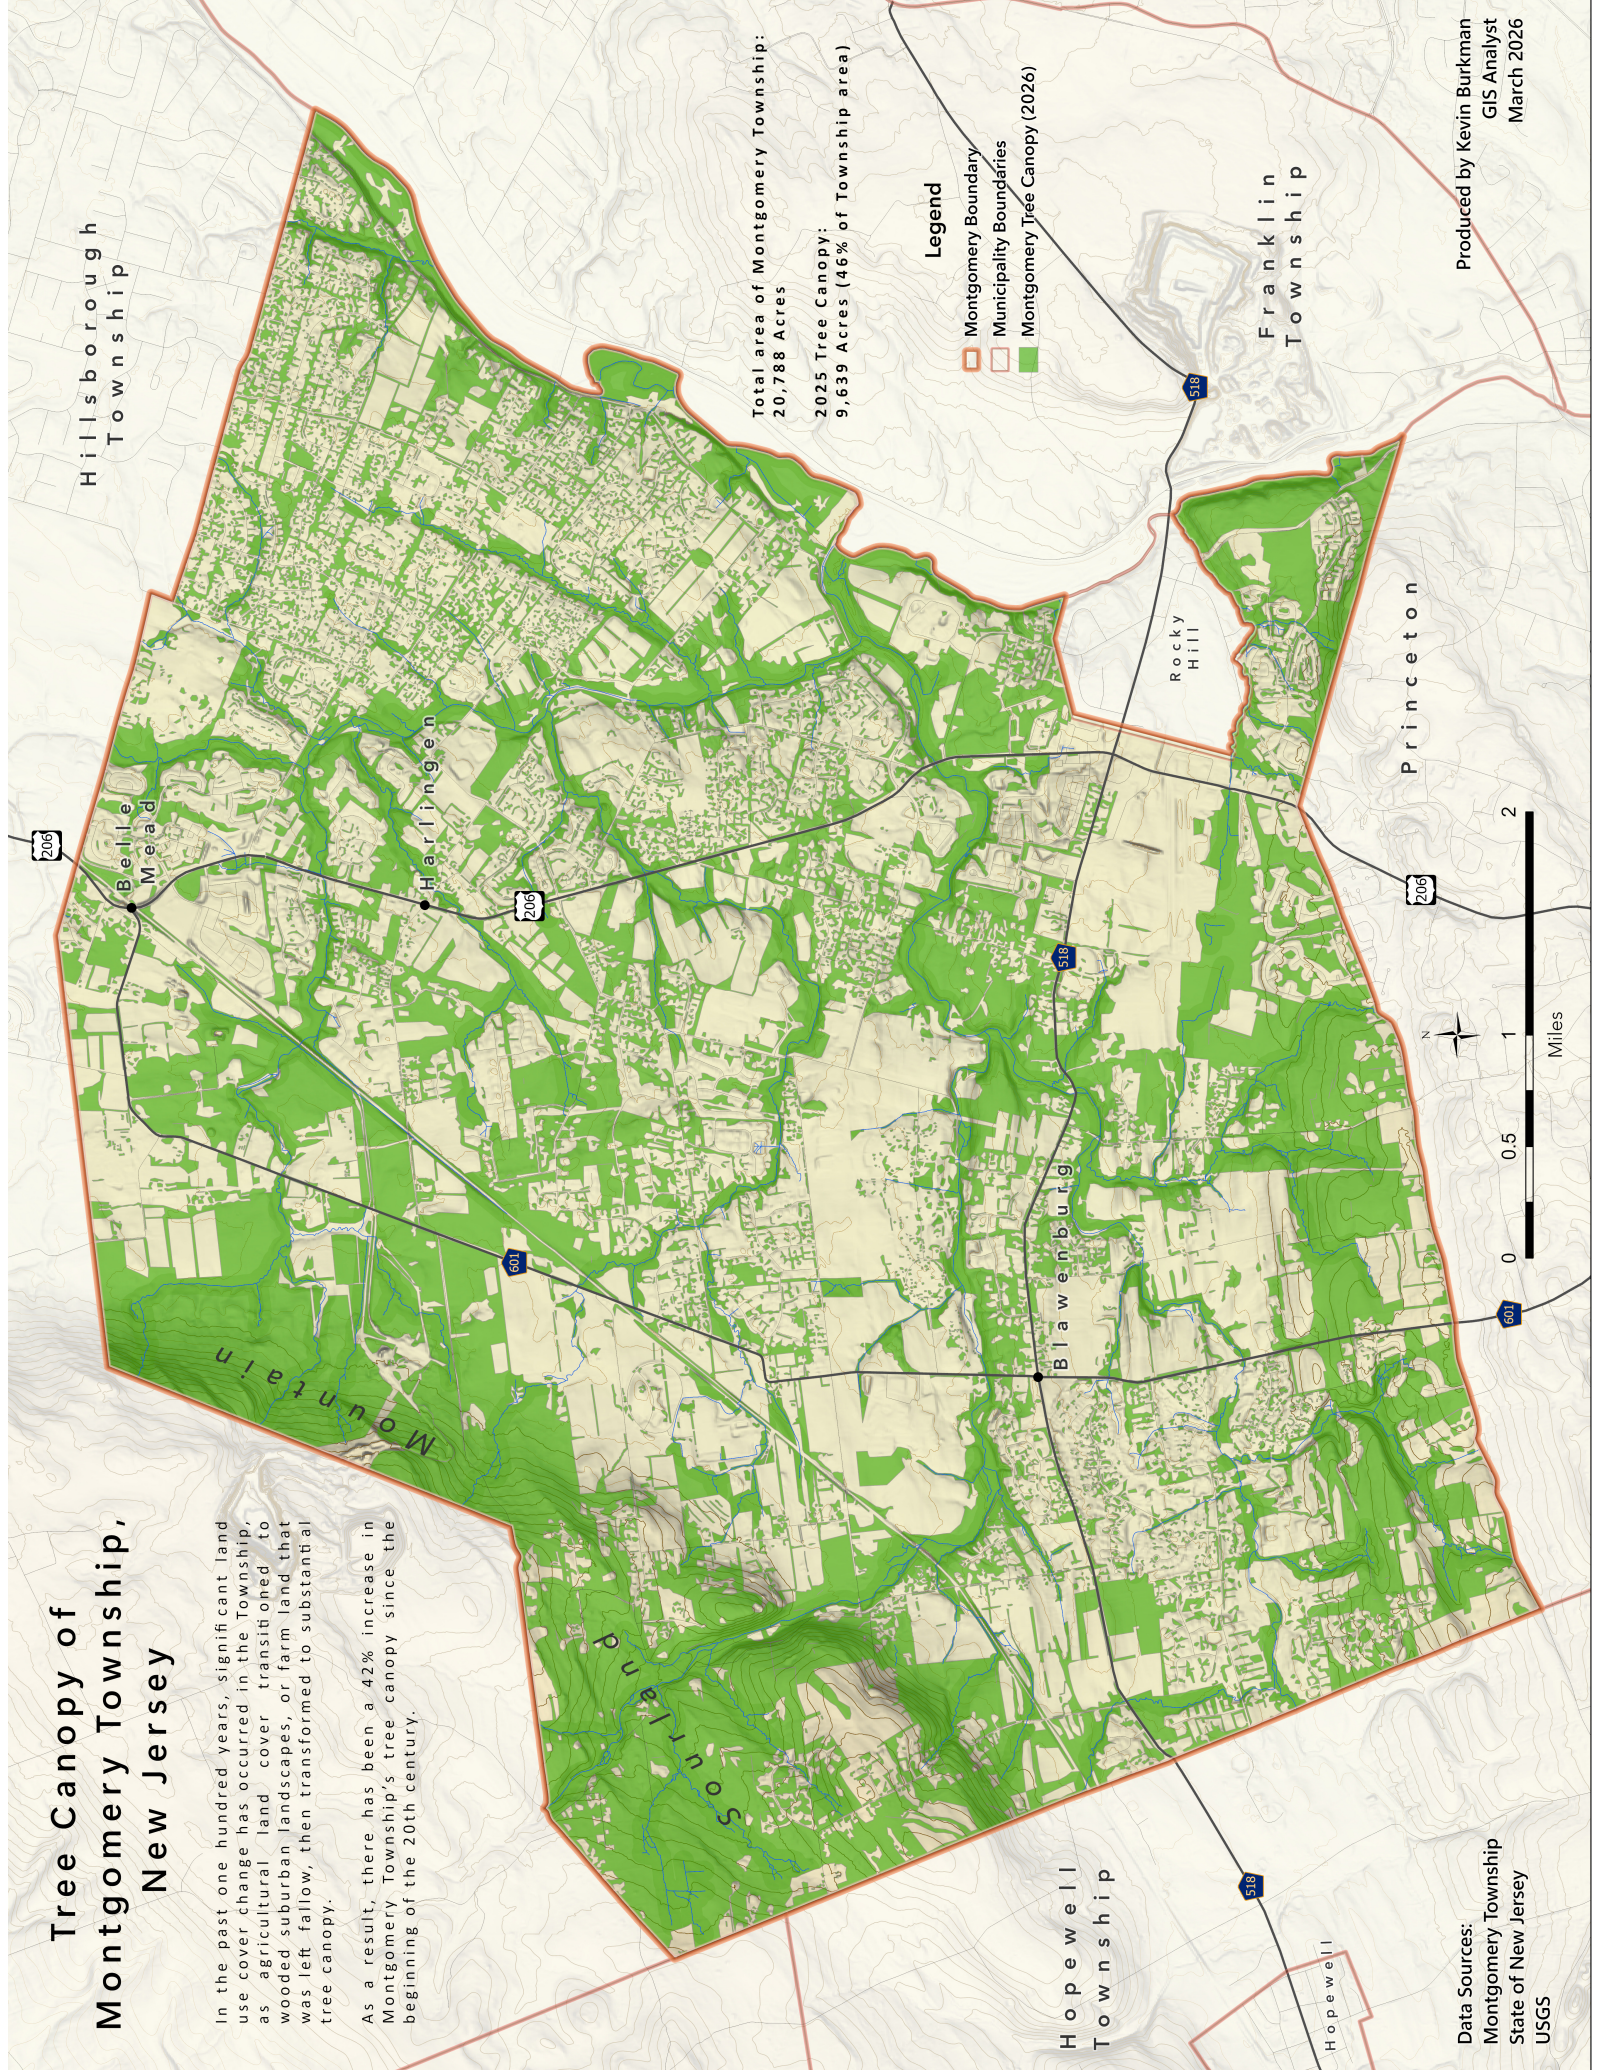

Tree Canopy of Montgomery Township, New Jersey

In the past one hundred years, significant land use cover change has occurred in the Township, as agricultural land cover transitioned to wooded suburban landscapes, or farm land that was left fallow, then transformed to substantial tree canopy.

As a result, there has been a 42% increase in Montgomery Township's tree canopy since the beginning of the 20th century.

Total area of Montgomery Township:
20,788 Acres

2025 Tree Canopy:
9,639 Acres (46% of Township area)

- Legend**
- Montgomery Boundary
 - Municipality Boundaries
 - Montgomery Tree Canopy (2026)

Produced by Kevin Burkman
GIS Analyst
March 2026

Data Sources:
Montgomery Township
State of New Jersey
USGS